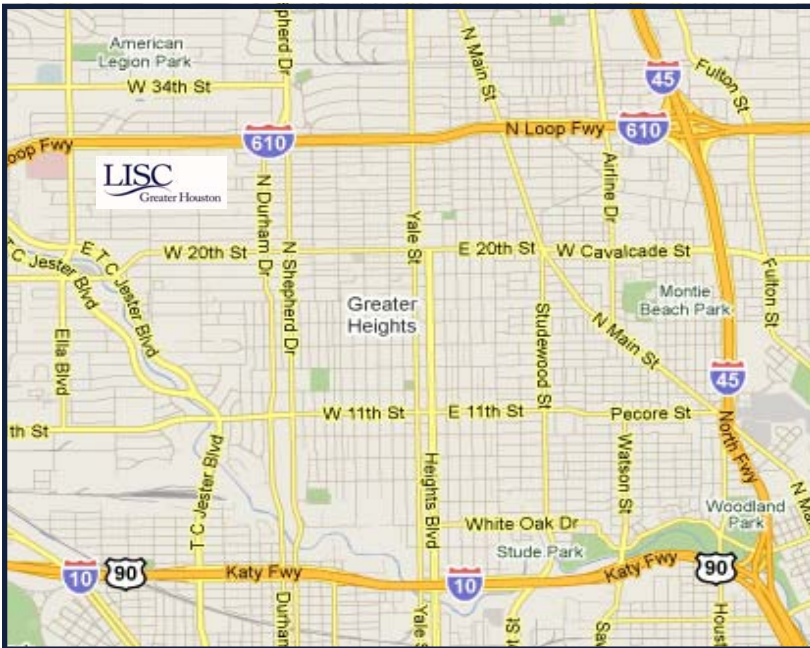

Traffic Warning!
Construction on North Loop
can cause delays.