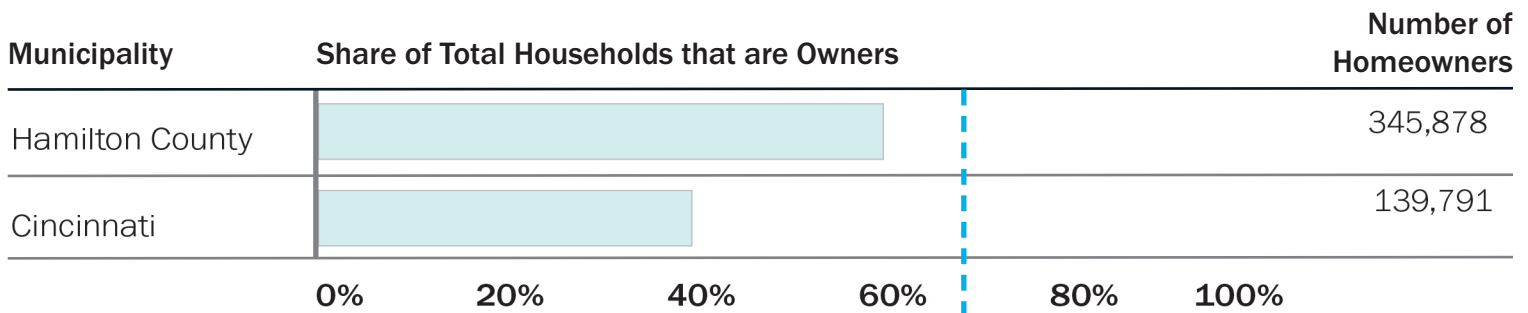

LSC GREATER CINCINNATI

Hamilton County and Cincinnati Local Data Highlights

POPULATION

POPULATION BY RACE

Source: 2020 Census data

MEDIAN HOUSEHOLD INCOME

Source: 2021 5-Year American Community Survey Estimates

HOUSING STOCK

SINGLE-FAMILY HOMES

Source: 2021 5-Year American Community Survey Estimates

National percent single-family

RATE OF HOMEOWNERSHIP

Source: 2021 5-Year American Community Survey Estimates

National percentage of homeownership